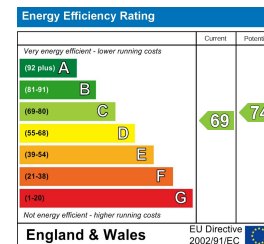

Energy Efficiency Graph

These particulars, whilst believed to be accurate are set out as a general outline only for guidance and do not constitute any part of an offer or contract. Intending purchasers should not rely on them as statements of representation of fact, but must satisfy themselves by inspection or otherwise as to their accuracy. No person in this firm's employment has the authority to make or give any representation or warranty in respect of the property.